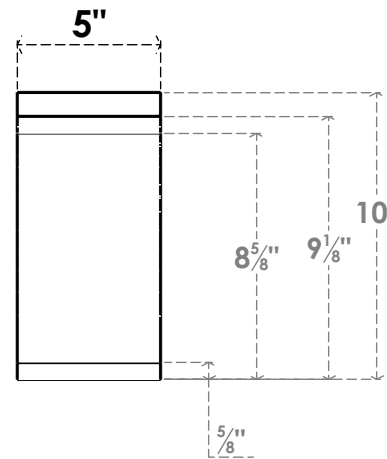

ITEM NUMBER: BRCPO050X10000X10000LFT

5"W X 10"D X 10"H LAFAYETTE ARCHITECTURAL GRADE PVC OPEN BRACE

SIDE PROFILE

FRONT PROFILE

ISOMETRIC

EKENA MILLWORK
2300 WEST MAIN ST.
CLARKSVILLE, TX 75426
TOLL FREE: 866-607-0453
WWW.EKENAMILLWORK.COM

NOTES

1. INSTALLATION TO BE COMPLETED IN ACCORDANCE WITH MANUFACTURER'S SPECIFICATIONS.
2. DRAWING MAY NOT BE TO SCALE
3. THIS DRAWING IS INTENDED FOR DESIGN AND PLANNING PURPOSES ONLY.
4. ALL INFORMATION CONTAINED HEREIN WAS CURRENT AT THE TIME OF DEVELOPMENT BUT MUST BE REVIEWED AND APPROVED BY THE PRODUCT MANUFACTURER TO BE CONSIDERED ACCURATE.
5. ARCHITECTURAL GRADE PVC PRODUCTS ARE MADE FROM EXPANDED CELLULAR PVC AND COME NATURALLY WHITE BUT MAY BE PAINTED