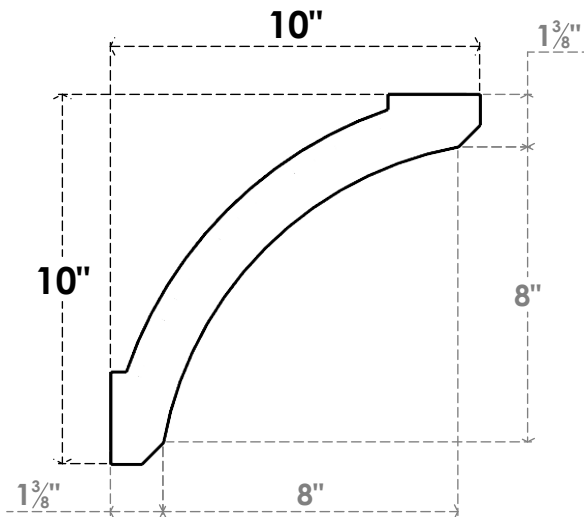

ITEM NUMBER: BRCPO050X10000X10000LFT

5"W X 10"D X 10"H LAFAYETTE ARCHITECTURAL GRADE PVC OPEN BRACE

SIDE PROFILE

FRONT PROFILE

ISOMETRIC

EKENA MILLWORK
2300 WEST MAIN ST.
CLARKSVILLE, TX 75426
TOLL FREE: 866-607-0453
WWW.EKENAMILLWORK.COM