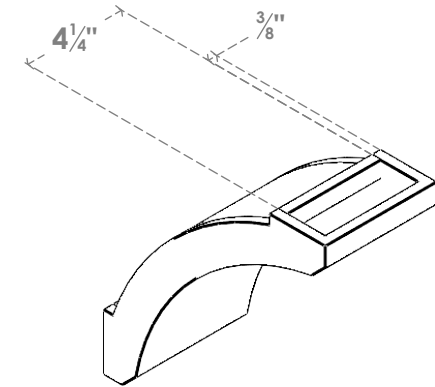

ITEM NUMBER: BRCPO050X10000X10000LFT

5"W X 10"D X 10"H LAFAYETTE ARCHITECTURAL GRADE PVC OPEN BRACE

SIDE PROFILE

FRONT PROFILE

ISOMETRIC

EKENA MILLWORK
2300 WEST MAIN ST.
CLARKSVILLE, TX 75426
TOLL FREE: 866-607-0453
WWW.EKENAMILLWORK.COM